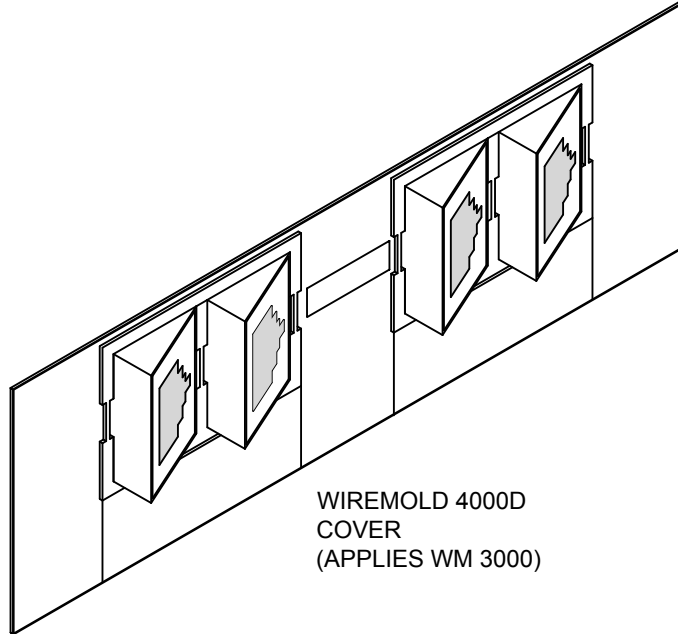

ISODUCT 452 COVER
 DDC-3000T DOUBLE
 DUPLEX [12"/18"]
 LENGTH

WIREMOLD 4000D
 COVER
 (APPLIES WM 3000)

 UNIVERSITY of WASHINGTON	UW-IT	UNIVERSAL STYLE FACEPLATE DETAIL AT RACEWAY	DRN. BY: L. Floresca	SCALE:
			CHECK: B. Berglund	SCALE/NTS
	APPR: B. Parks		CAD NAME:	
	DATE: 04/01/11		FACE PLT 2	
	REV.: 1		DWG. NO.:	
REV. BY: J. Templin	FP-CI-2			