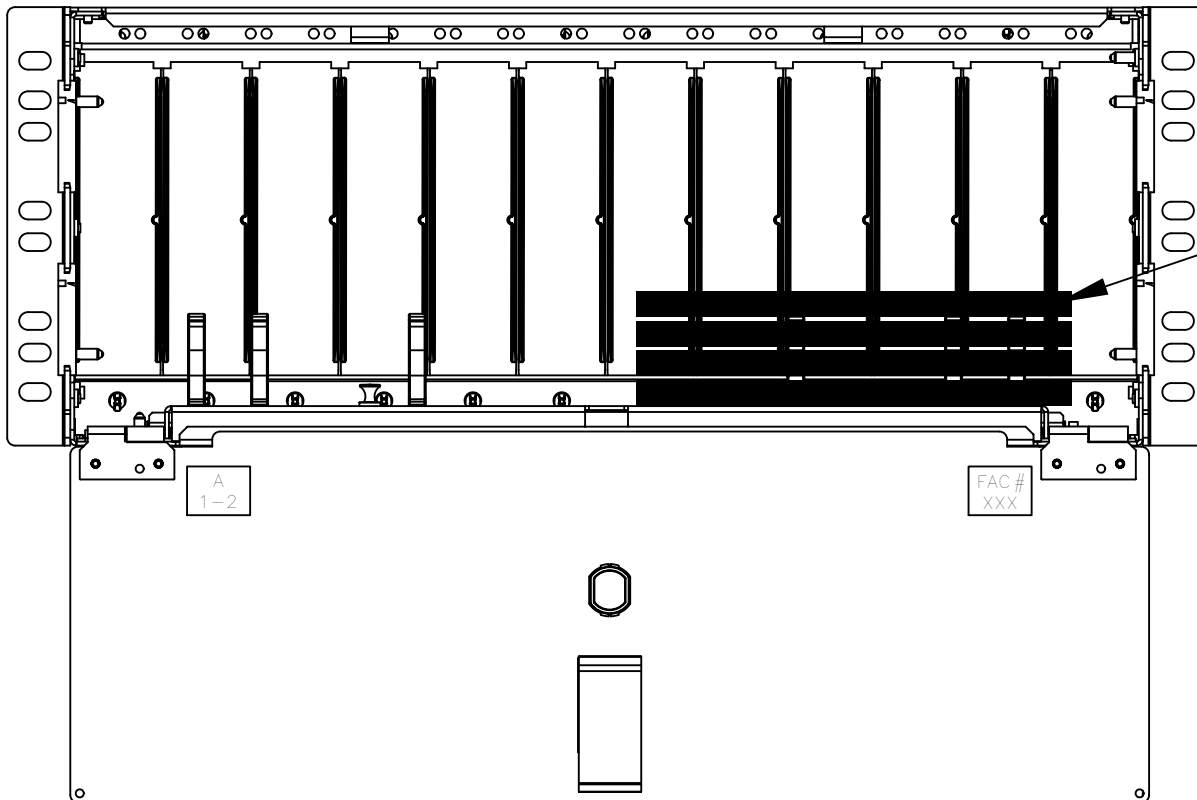

TYPICAL LABELING
 ROW
 RACK - PNL

MDF PCH-04U
 REAR (CLOSED)

SPLICE TRAY M67-110 (TOP)

MDF PCH-04U
 REAR (OPEN)

XXX = MDF
 YYY = IDF
 TYPICAL

UW-IT
 FACILITIES PLANNING AND DESIGN

FIBER ENCLOSURE
 FRONT LABELING
 MDF

DRN. BY: L. Florsca
 CHECK: B. Berglund
 APPR: B. Jones
 DATE: 07/01/11
 REV.: 1 DATE: 05/28/14
 REV. BY: J. Templin

SCALE:
 SCALE/NTS
 CAD NAME:
 FIBER-MDF-1
 DWG. NO.:
 FB-CI-2