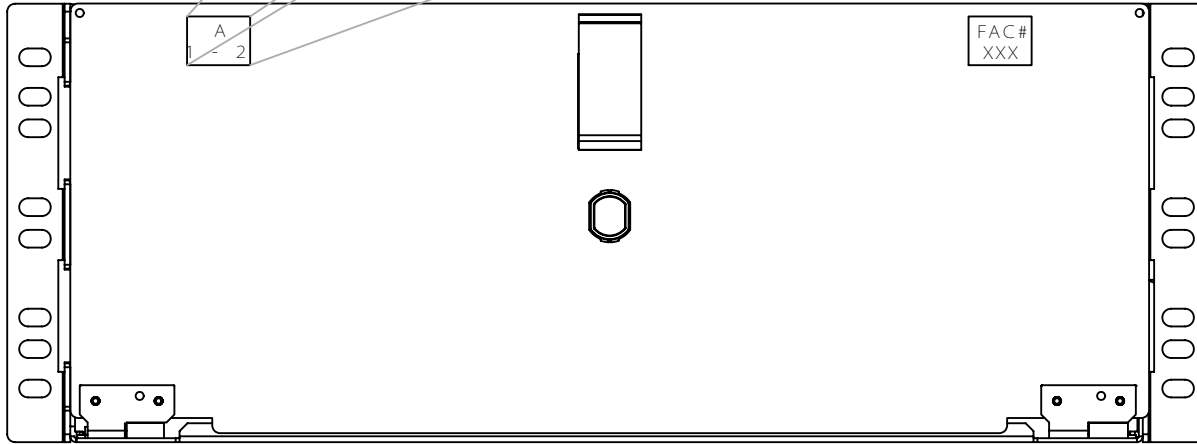

TYPICAL LABELING
 ROW
 RACK - PNL

MDF PCH-04U
 REAR (CLOSED)

SPLICE TRAY M67-110 (TOP)

MDF PCH-04U
 REAR (OPEN)

XXX = MDF
 YYY = IDF
 TYPICAL

UW-IT
 FACILITIES PLANNING AND DESIGN

FIBER ENCLOSURE
 FRONT LABELING
 MDF

DRN. BY: L. Florsca
 CHECK: B. Berglund
 APPR: B. Jones
 DATE: 07/01/11
 REV.: 1 DATE: 05/28/14
 REV. BY: J. Templin

SCALE:
 SCALE/NTS
 CAD NAME:
 FIBER-MDF-1
 DWG. NO.:
 FB-CI-2